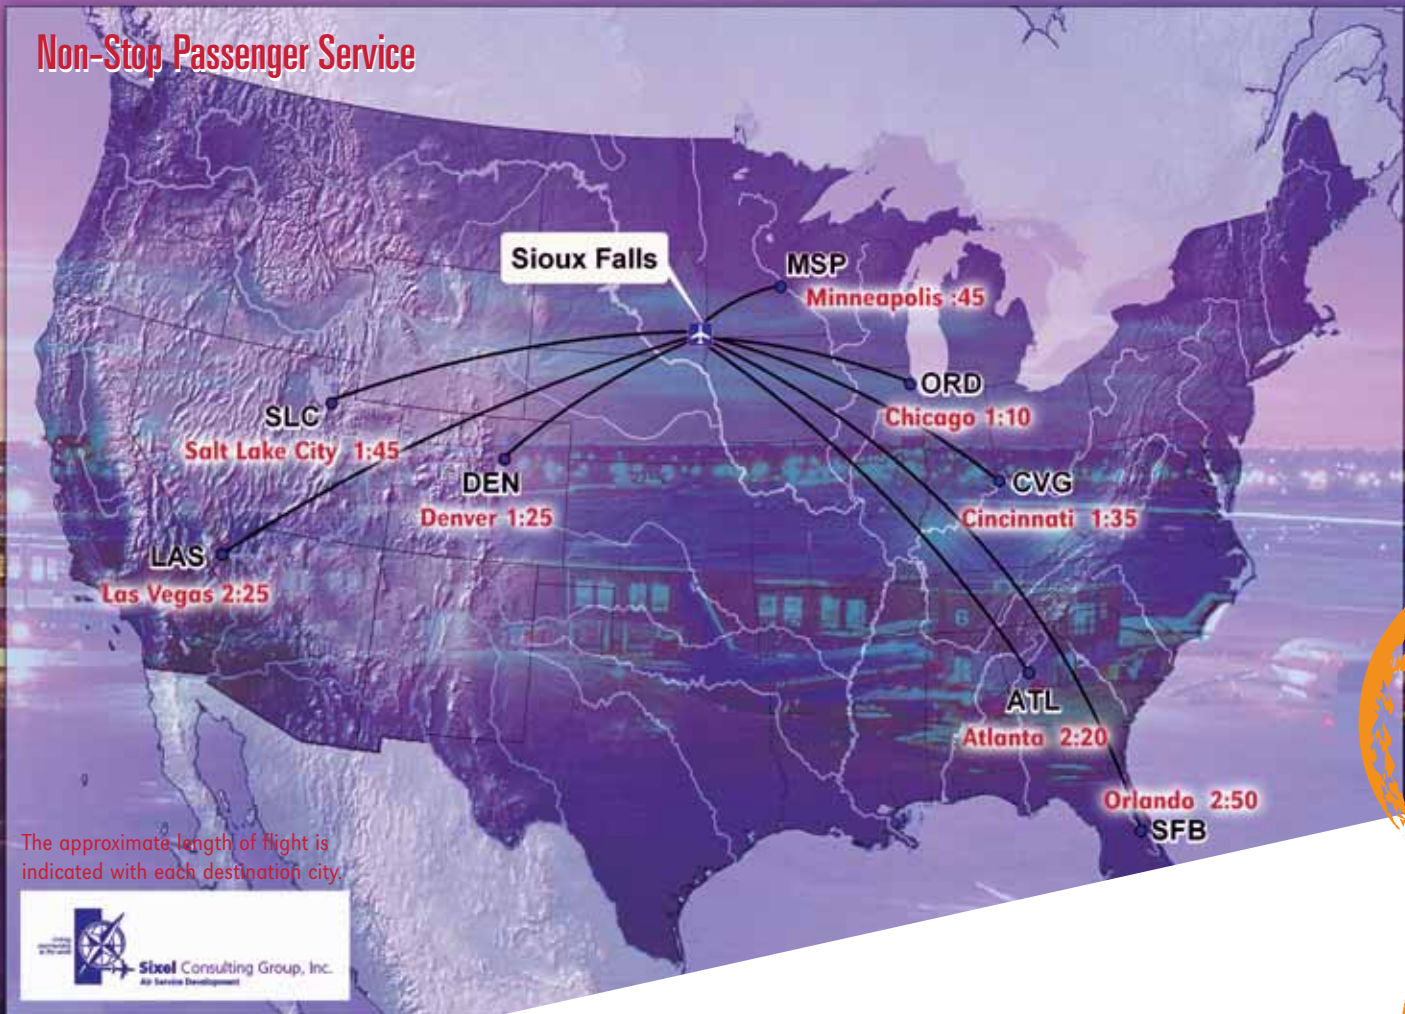

Non-Stop Passenger Service

The approximate length of flight is indicated with each destination city.

Sioux Falls Regional Airport

2801 Jaycee Ln.
Sioux Falls, SD 57104
Ph: 605.336.0762
www.sfairport.com

Encore FBO
3501 Aviation Ave.
Sioux Falls, SD 57104
Ph: 605.336.7791
www.encorefbo.com

Welcome to Sioux Falls!

Sioux Falls is just around the corner from everyone! Located at the junction of Interstates 90 and 29, we're within a day's drive of most major Midwestern cities. Sioux Falls is served by several major airlines offering connections to over 200 domestic cities including direct flights to Minneapolis, Denver, Chicago, Salt Lake City, Atlanta, Cincinnati, Las Vegas, Orlando and Phoenix. In addition, we have one-stop service to hundreds of destinations.

Sioux Falls Regional Airport

Sioux Falls Regional Airport is served by Northwest, Delta, United and Allegiant Air. In 2006, more than 737,000 passengers used the Sioux Falls Regional Airport.

Just minutes away from downtown and the Sioux Falls Convention Center, Sioux Falls Regional Airport serves Sioux Falls, southeast South Dakota, southwest Minnesota and northwest Iowa keeping a well-maintained airfield, a modern and efficient passenger terminal, overnight cargo, complete general aviation facilities and an international port of entry.